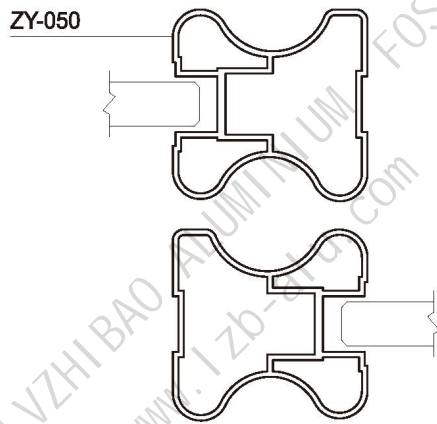

ALUMINIUM WARDROBE SLIDING DOOR