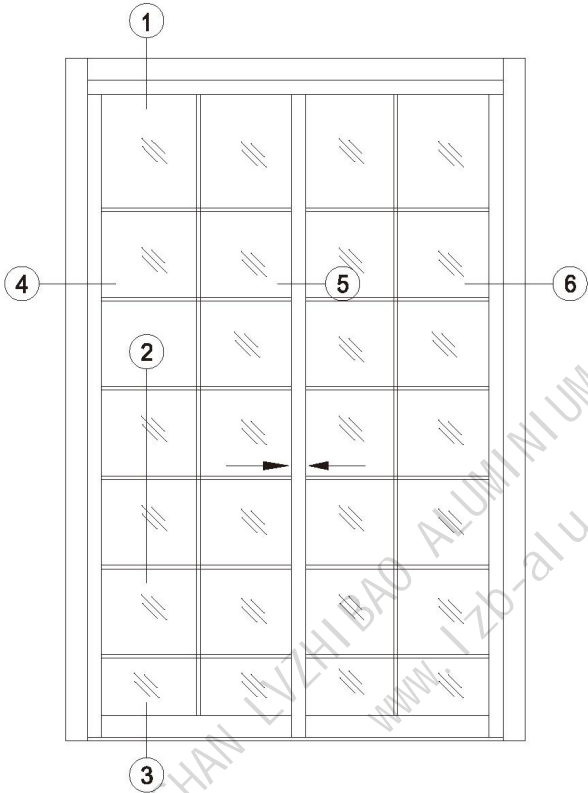

ALUMINIUM WARDROBE SLIDING DOOR

4