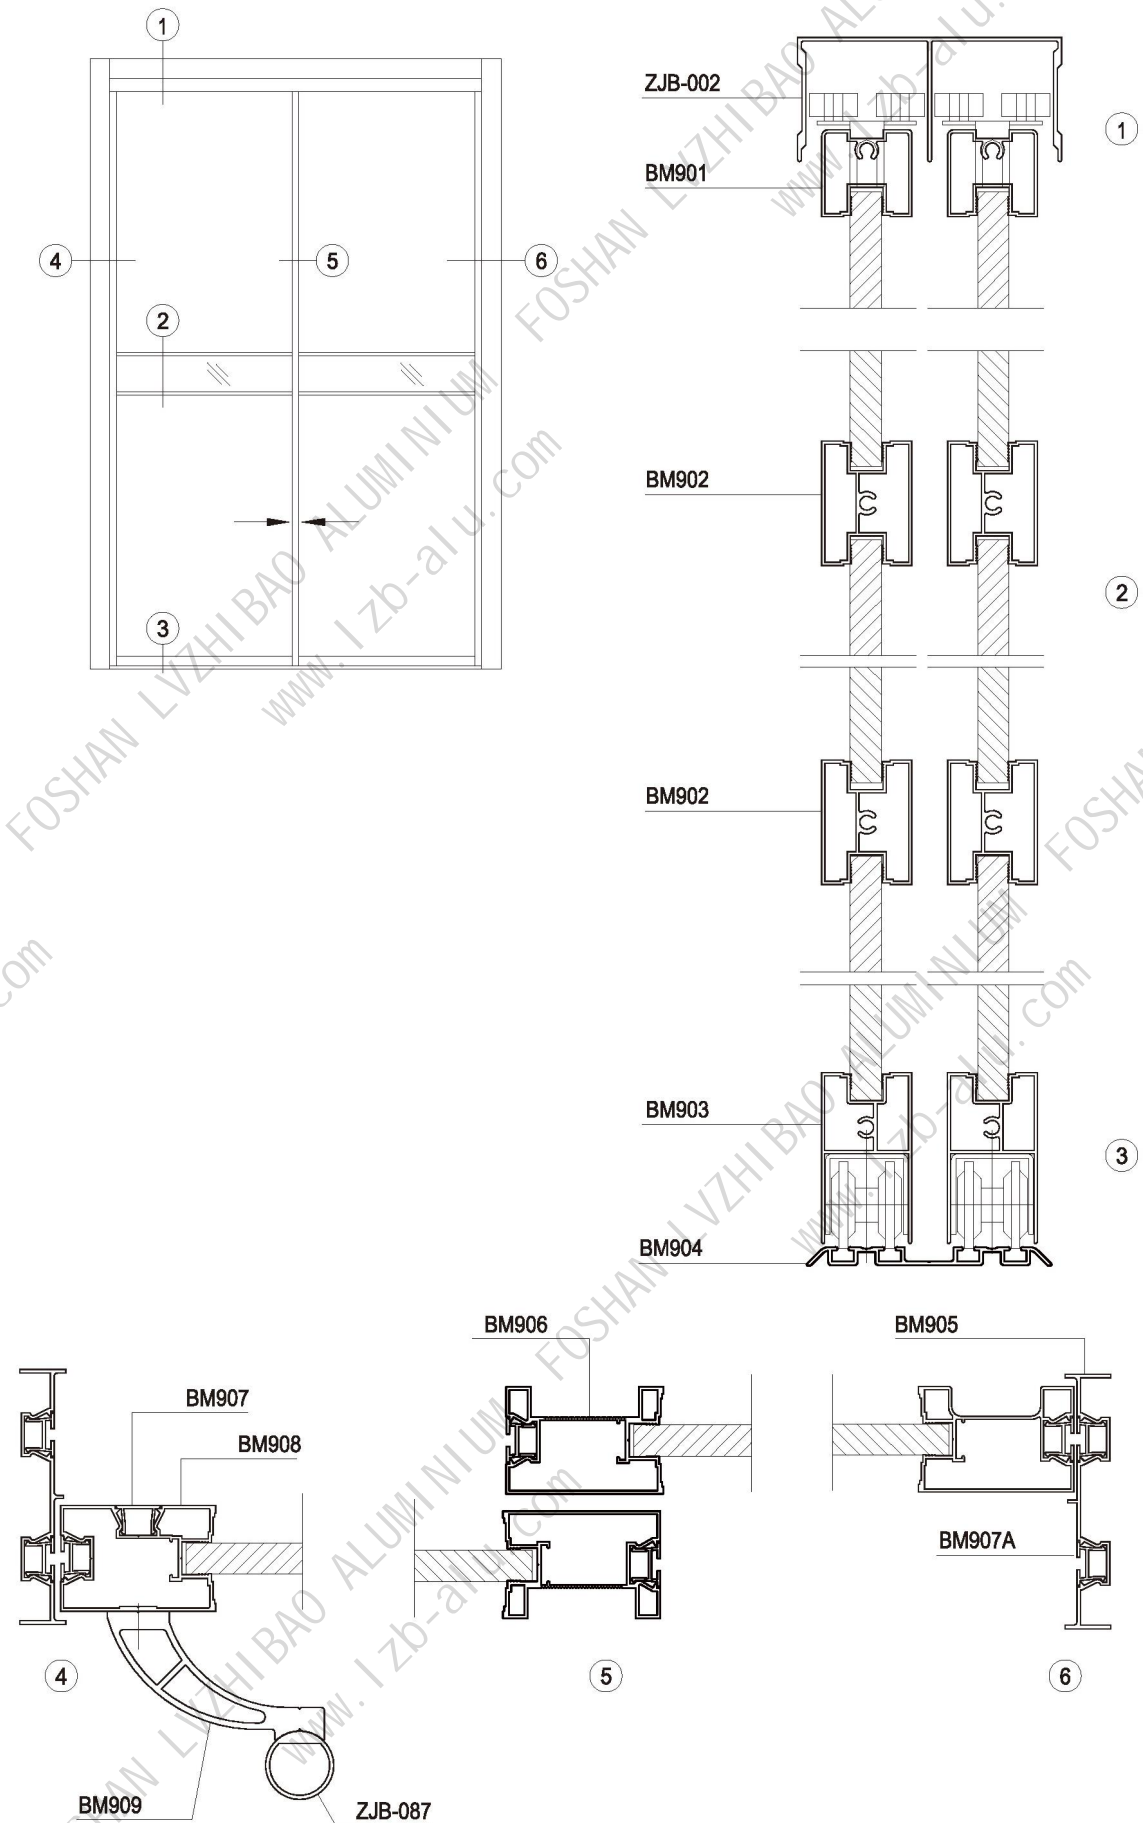

ALUMINIUM WARDROBE SLIDING DOOR