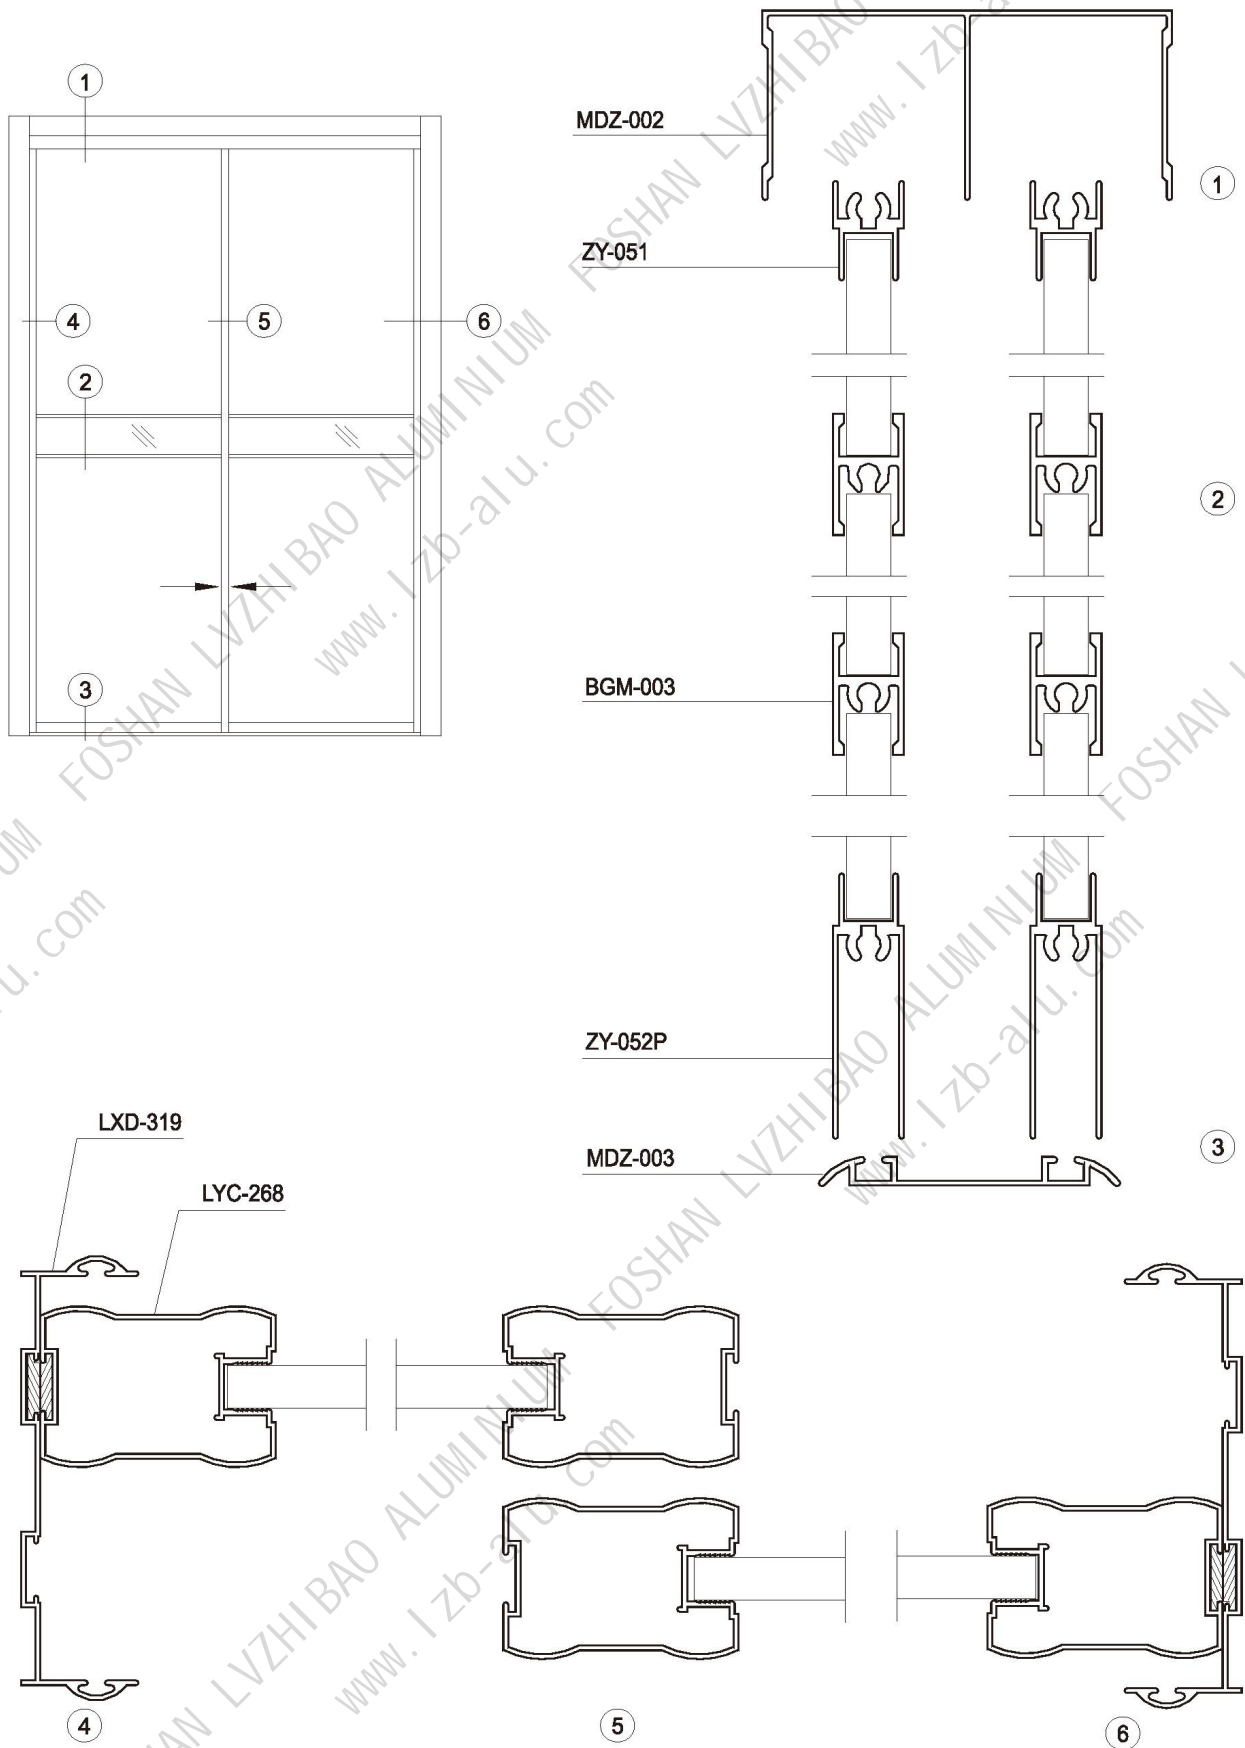

# ALUMINIUM WARDROBE SLIDING DOOR