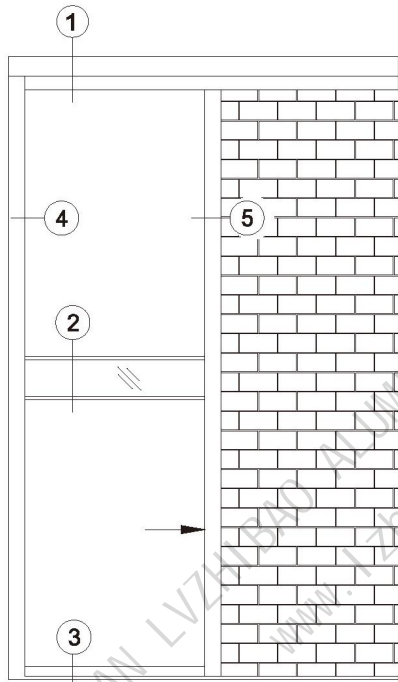

ALUMINIUM WARDROBE SLIDING DOOR