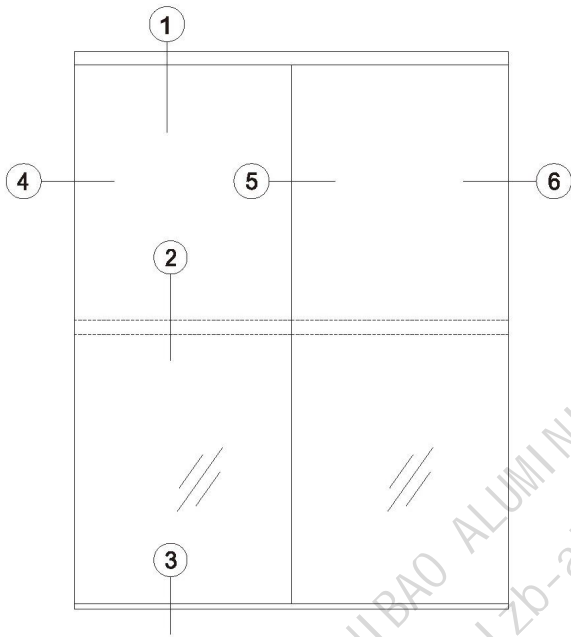

ALUMINIUM WARDROBE SLIDING DOOR

WHB-214	0.321kg/m	WHB-215	0.574kg/m	WHB-216	0.407kg/m	WHB-217	0.342kg/m