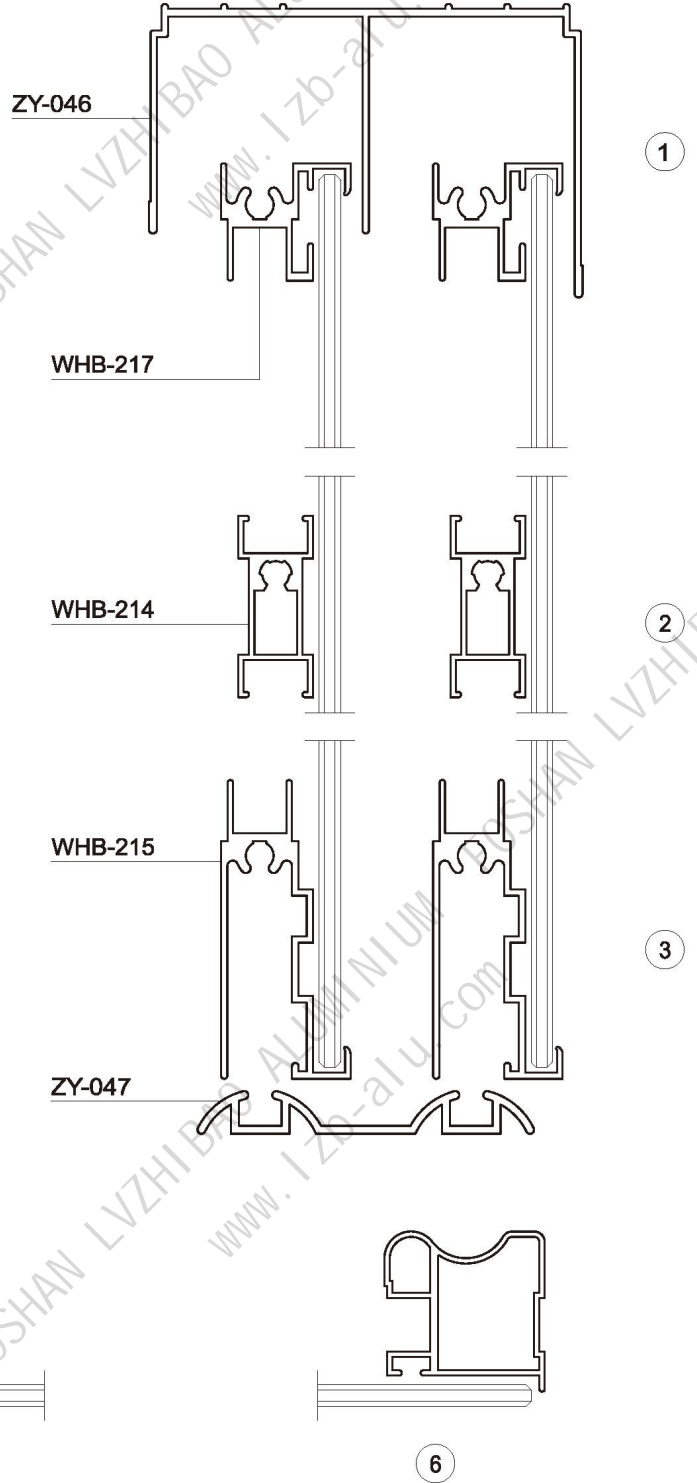

ALUMINIUM WARDROBE SLIDING DOOR

WHB-214	0.321kg/m	WHB-215	0.574kg/m	WHB-216	0.407kg/m	WHB-217	0.342kg/m