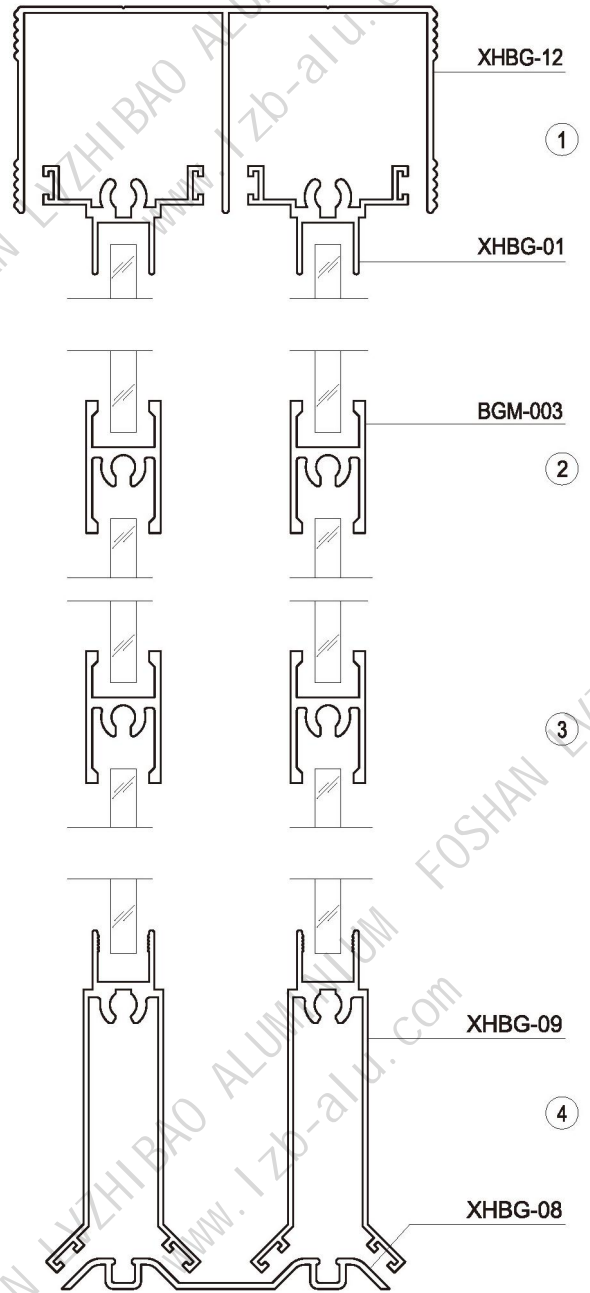

ALUMINIUM WARDROBE SLIDING DOOR