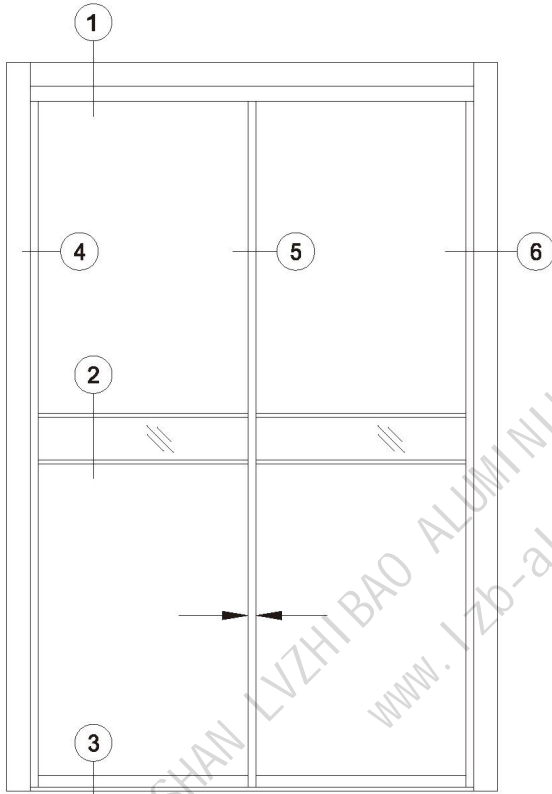

ALUMINIUM WARDROBE SLIDING DOOR