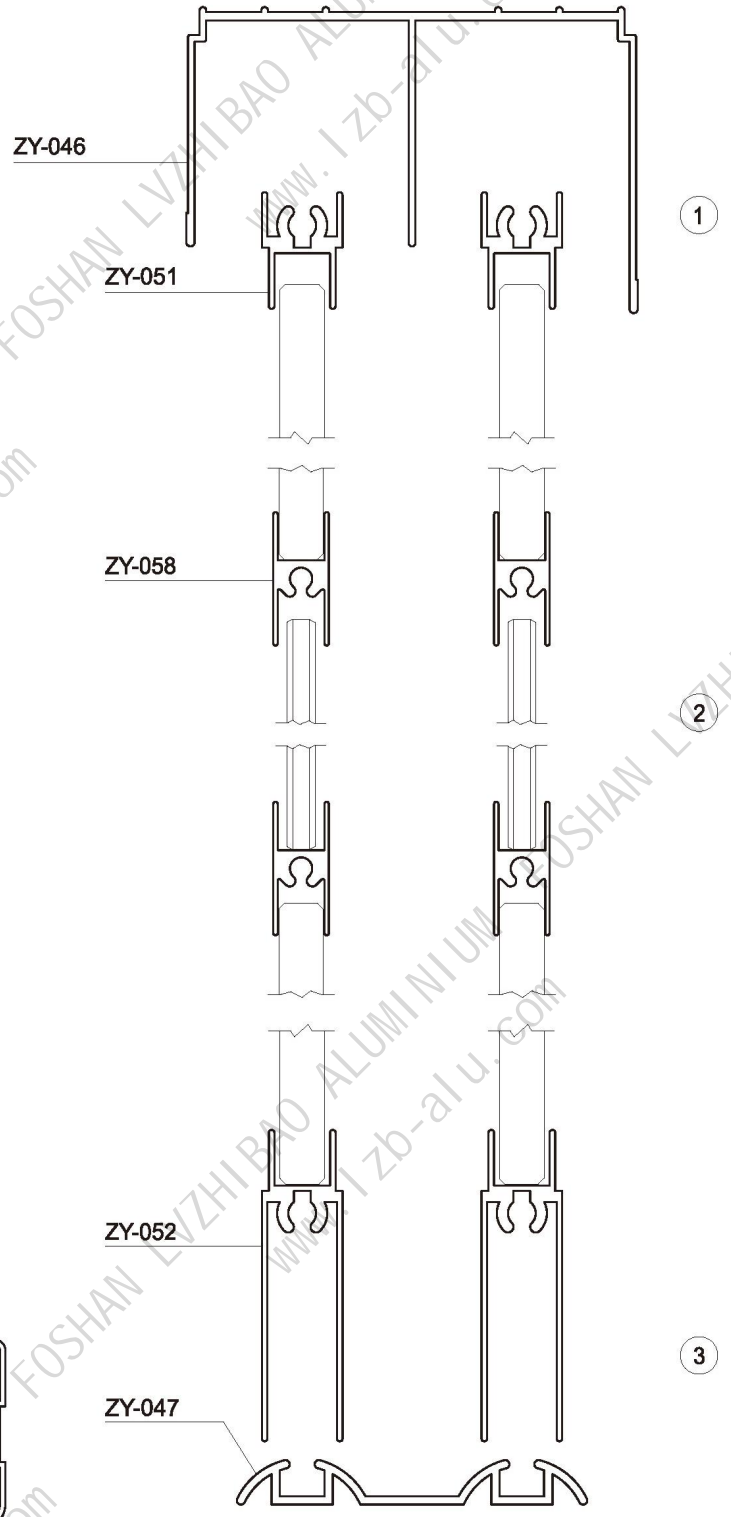

ALUMINIUM WARDROBE SLIDING DOOR