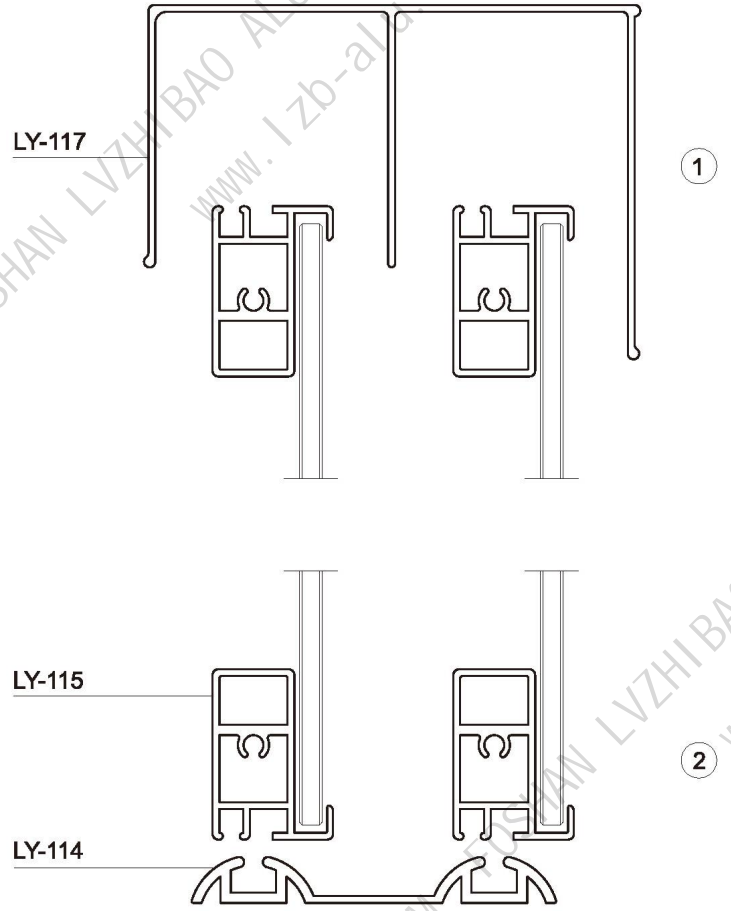

ALUMINIUM WARDROBE SLIDING DOOR

3