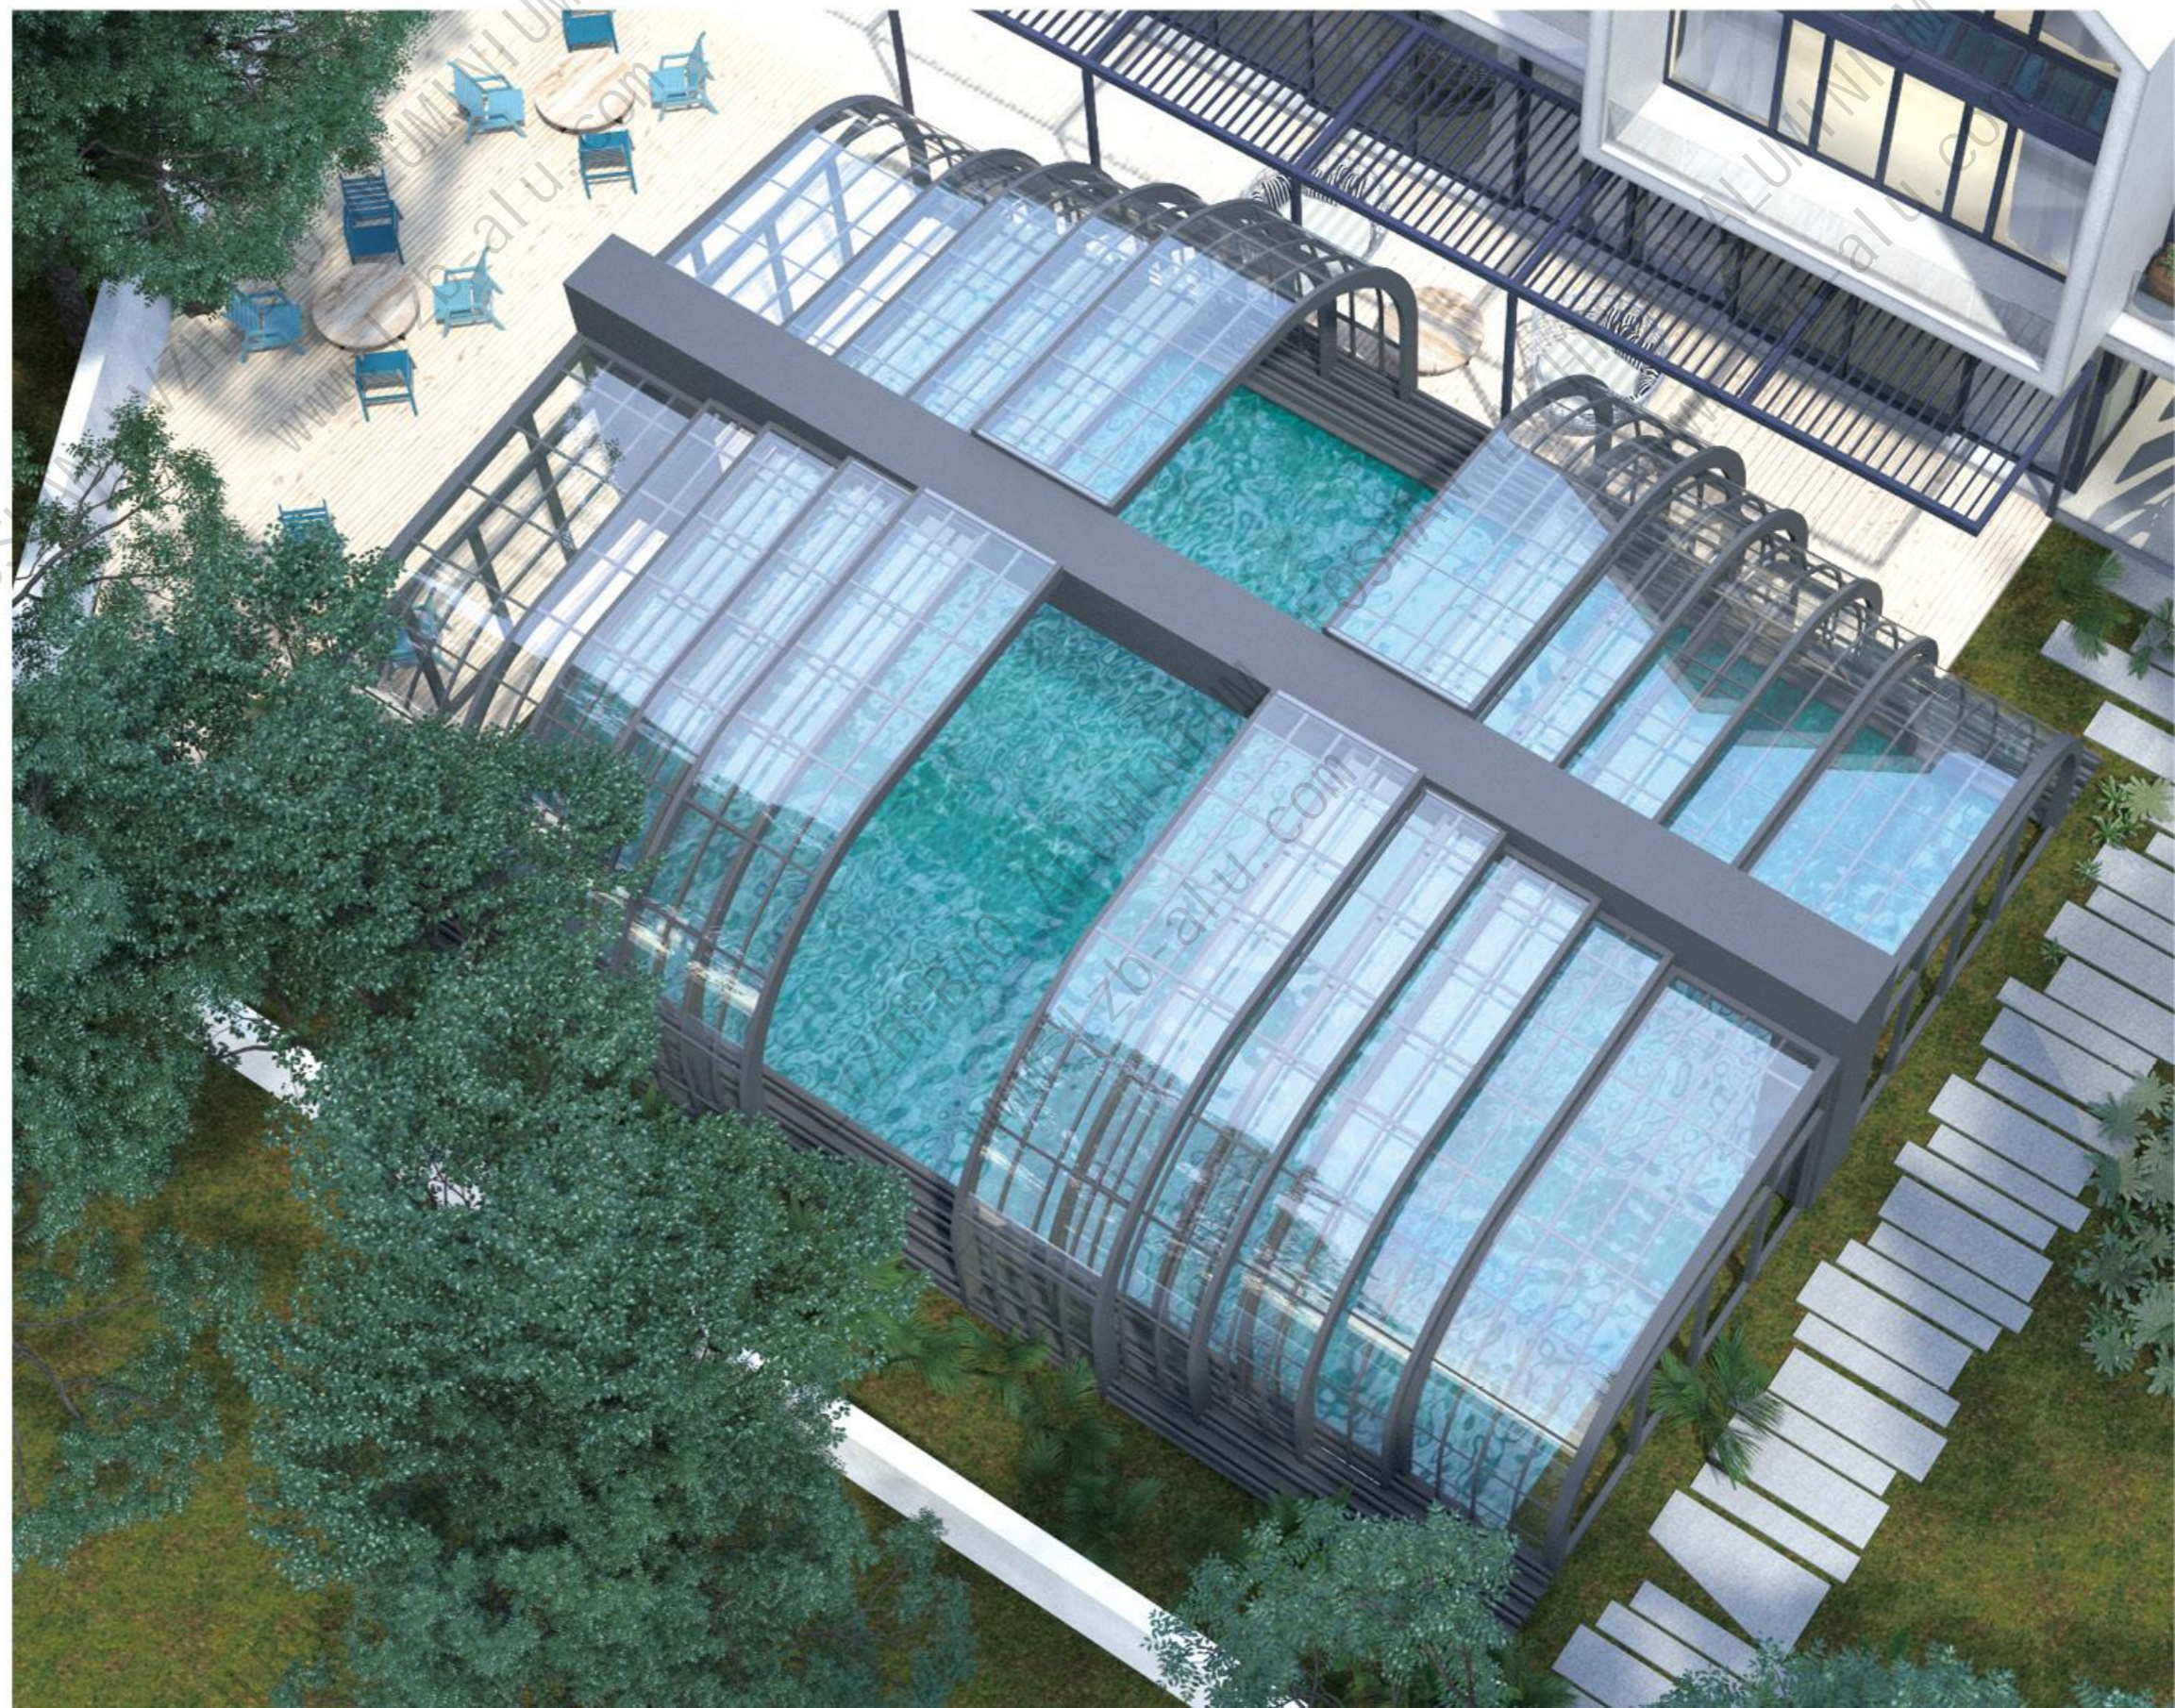

SWIMMING POOL COVER

游泳池盖系列

SWIMMING POOL COVER

游泳池盖系列

SWIMMING POOL COVER

游泳池盖系列

再现空间的灵动  
更突显一份流动的气质内涵，  
缔造经典时尚臻品，  
无处不在的美，由此开始。

Reproducing space  
Prominently a flow of temperament connotation,  
Create classic fashion products  
Ubiquitous beauty begins here