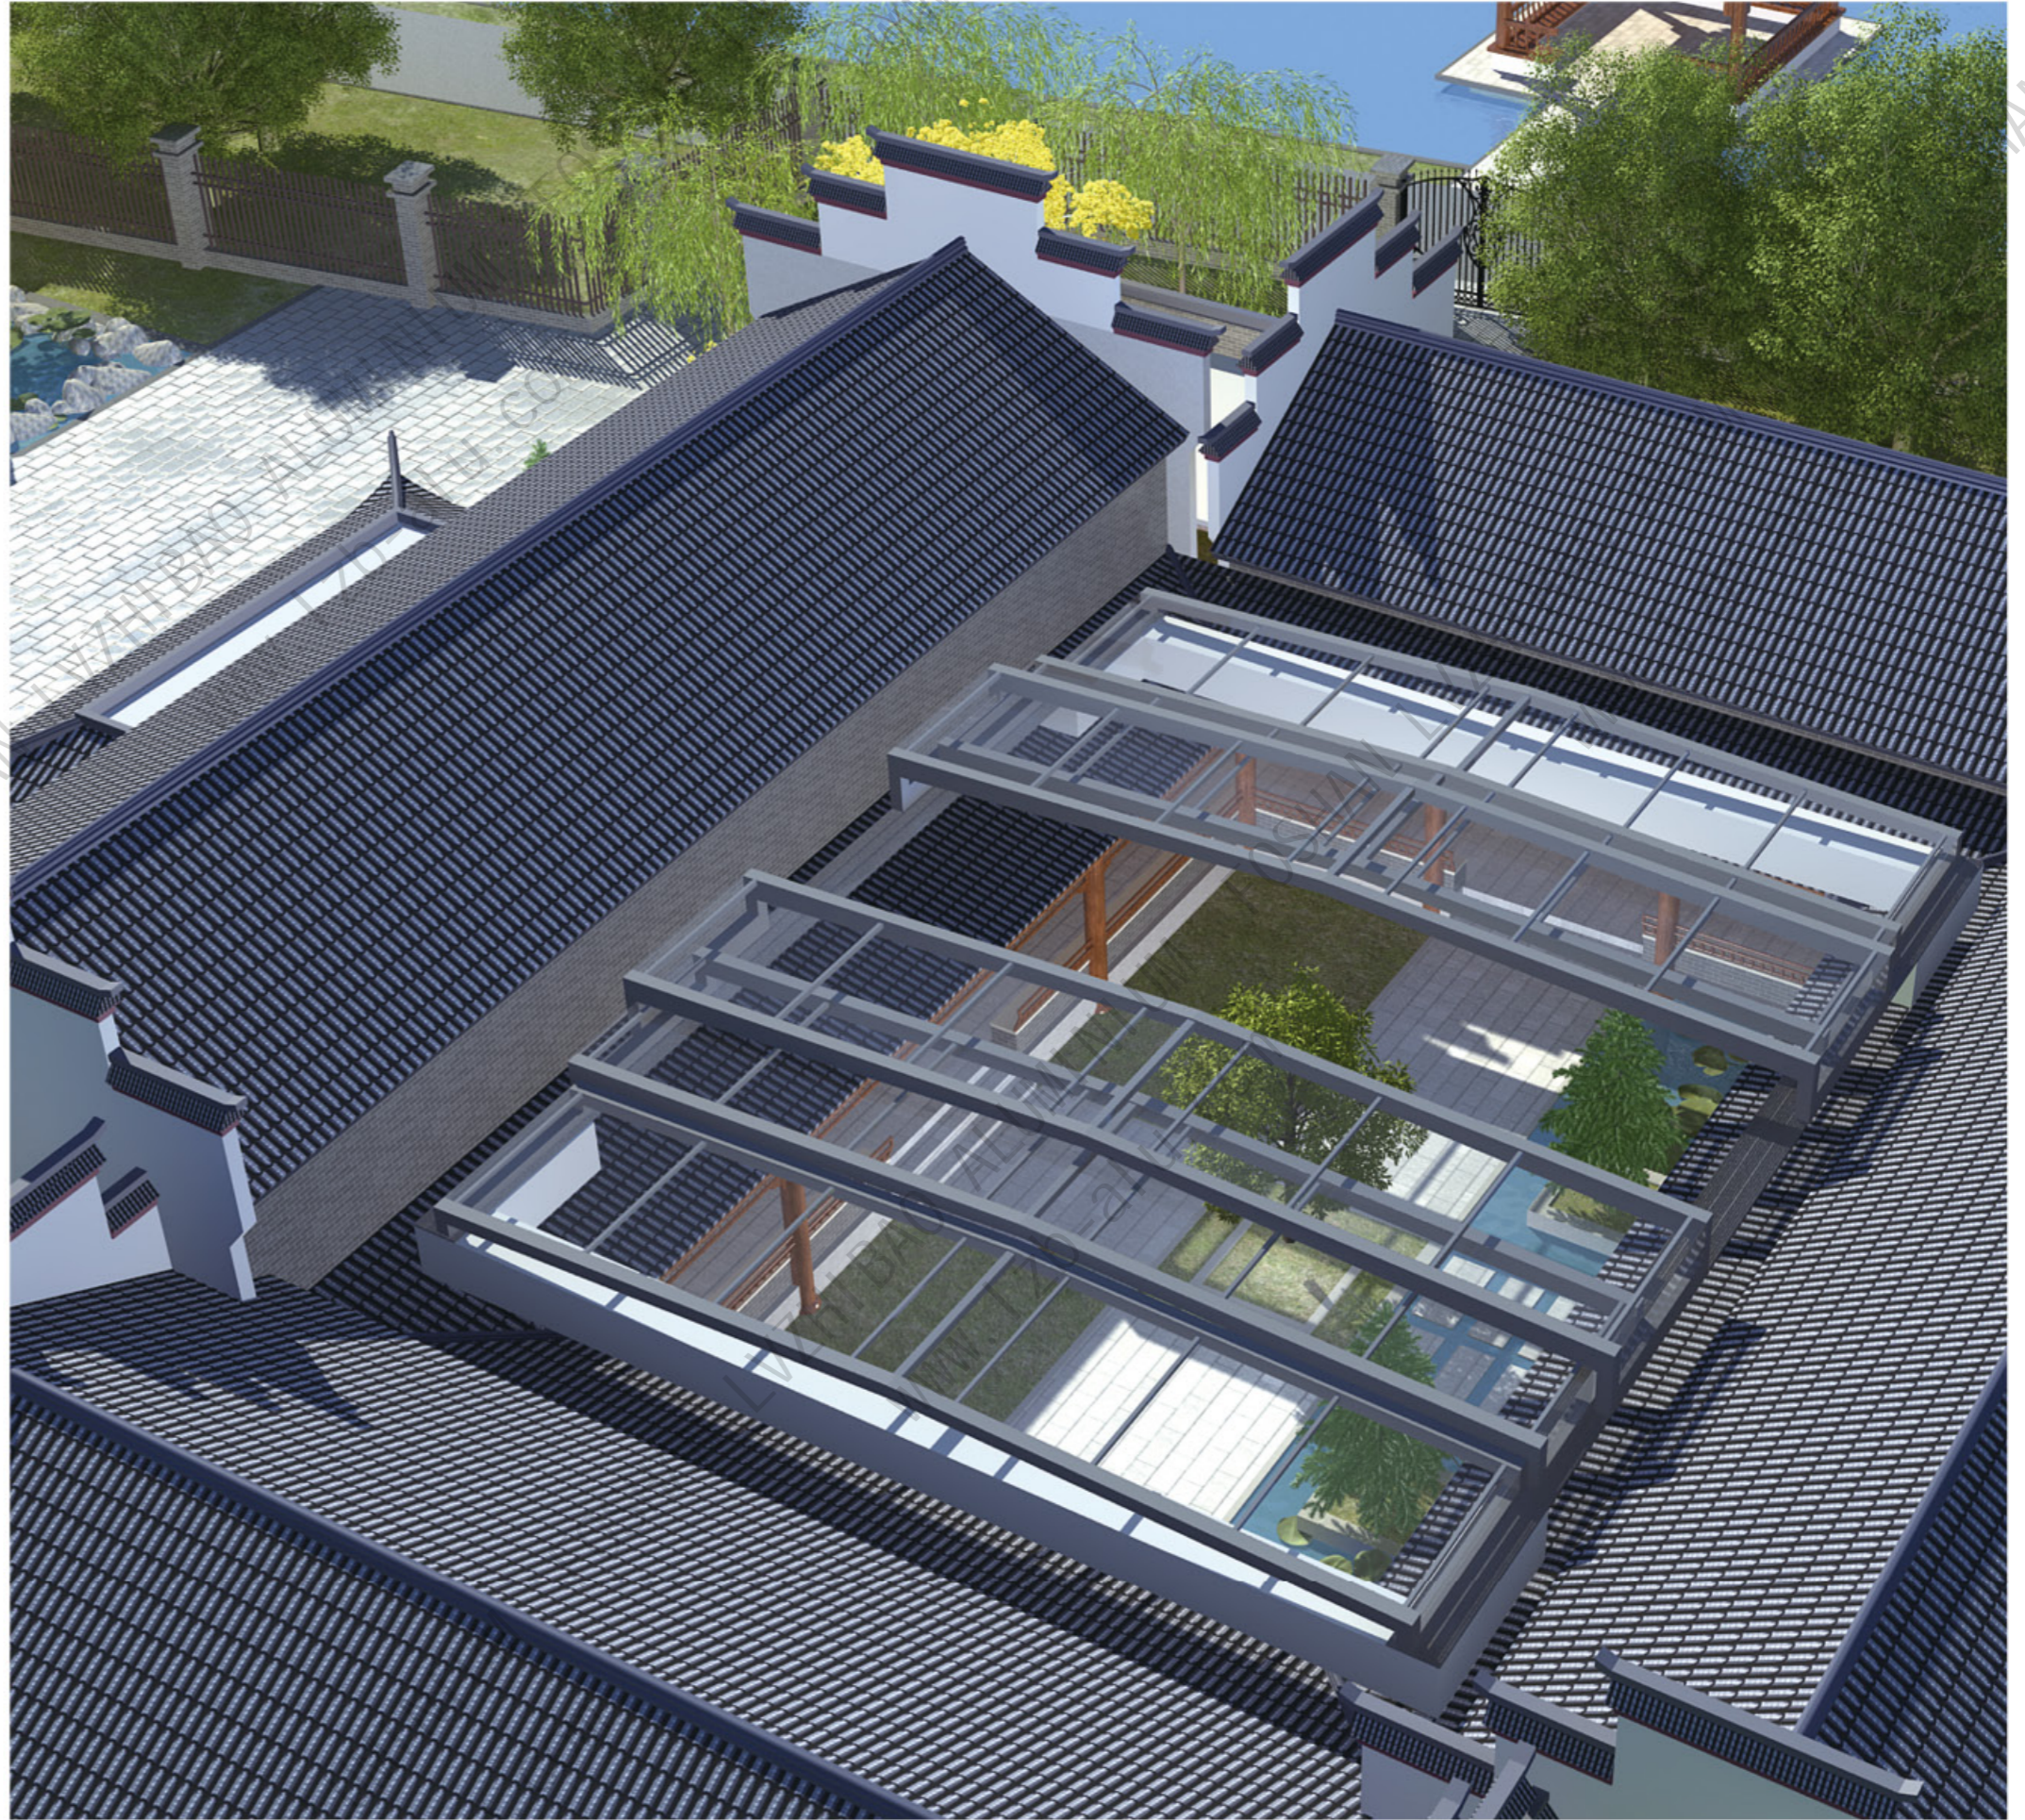

PATIO COVER

天井盖系列

PATIO COVER

天井盖系列

天井盖的主要用途是作为商业用地打造不一样作用的空间，天井盖可以是一个有遮挡的平台，扩大了室内的使用面积。它可以是一年四季都感受到大自然的变化，冬暖夏凉；可以是一个有书桌的工作室、也可以是健身场所或餐厅，一个身处自然却又隔断噪音的静谧场、一个把居室与自然紧密联接的空间，总之，它不只是有美丽的外表，更有内在的价值。

The main purpose of the patio cover is to create a space with different functions for commercial land. It can be a covered platform to expand the indoor use area. It can realize the changes of nature all year round, warm in winter and cool in summer. Moreover, it can be a studio with a desk, a fitness place, a restaurant, a quiet place that is naturally but cut off from noise, closely connects the living room with nature. All in all, it has more intrinsic value than its appearance.