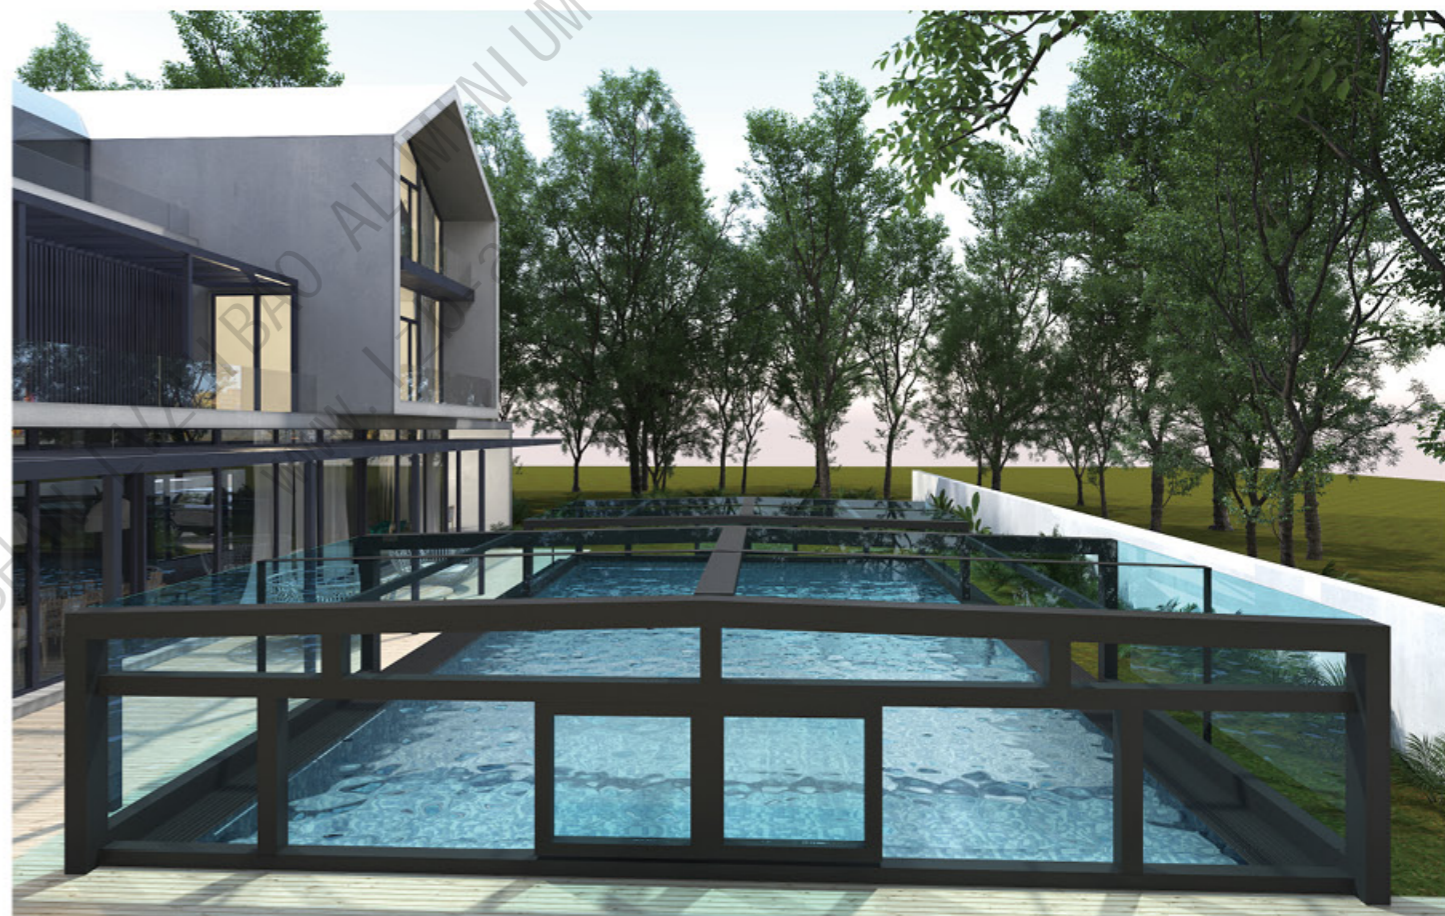

SWIMMING POOL COVER

游泳池盖系列