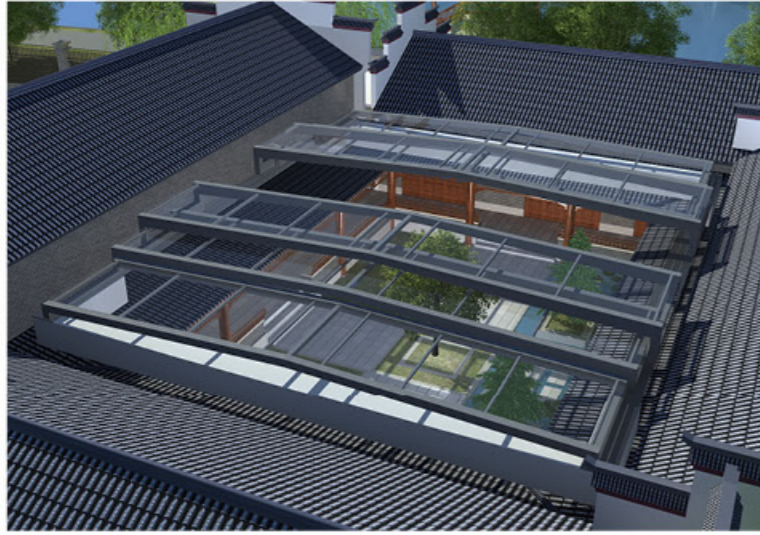

PATIO COVER

天井盖系列

PATIO COVER

天井盖系列

天井盖的主要用途是作为商业用地打造不一样作用的空间，天井盖可以是一个有遮挡的平台，扩大了室内的使用面积。它可以是一年四季都感受到大自然的变化，冬暖夏凉；可以是一个有书桌的工作室、也可以是健身场所或餐厅，一个身处自然却又隔断噪音的静谧场、一个把居室与自然紧密联接的空间，总之，它不只是有美丽的外表，更有内在的价值。

The main purpose of the patio cover is to create a space with different functions for commercial land. It can be a covered platform to expand the indoor use area. It can realize the changes of nature all year round, warm in winter and cool in summer. Moreover, it can be a studio with a desk, a fitness place, a restaurant, a quiet place that is naturally but cut off from noise, closely connects the living room with nature. All in all, it has more intrinsic value than its appearance.