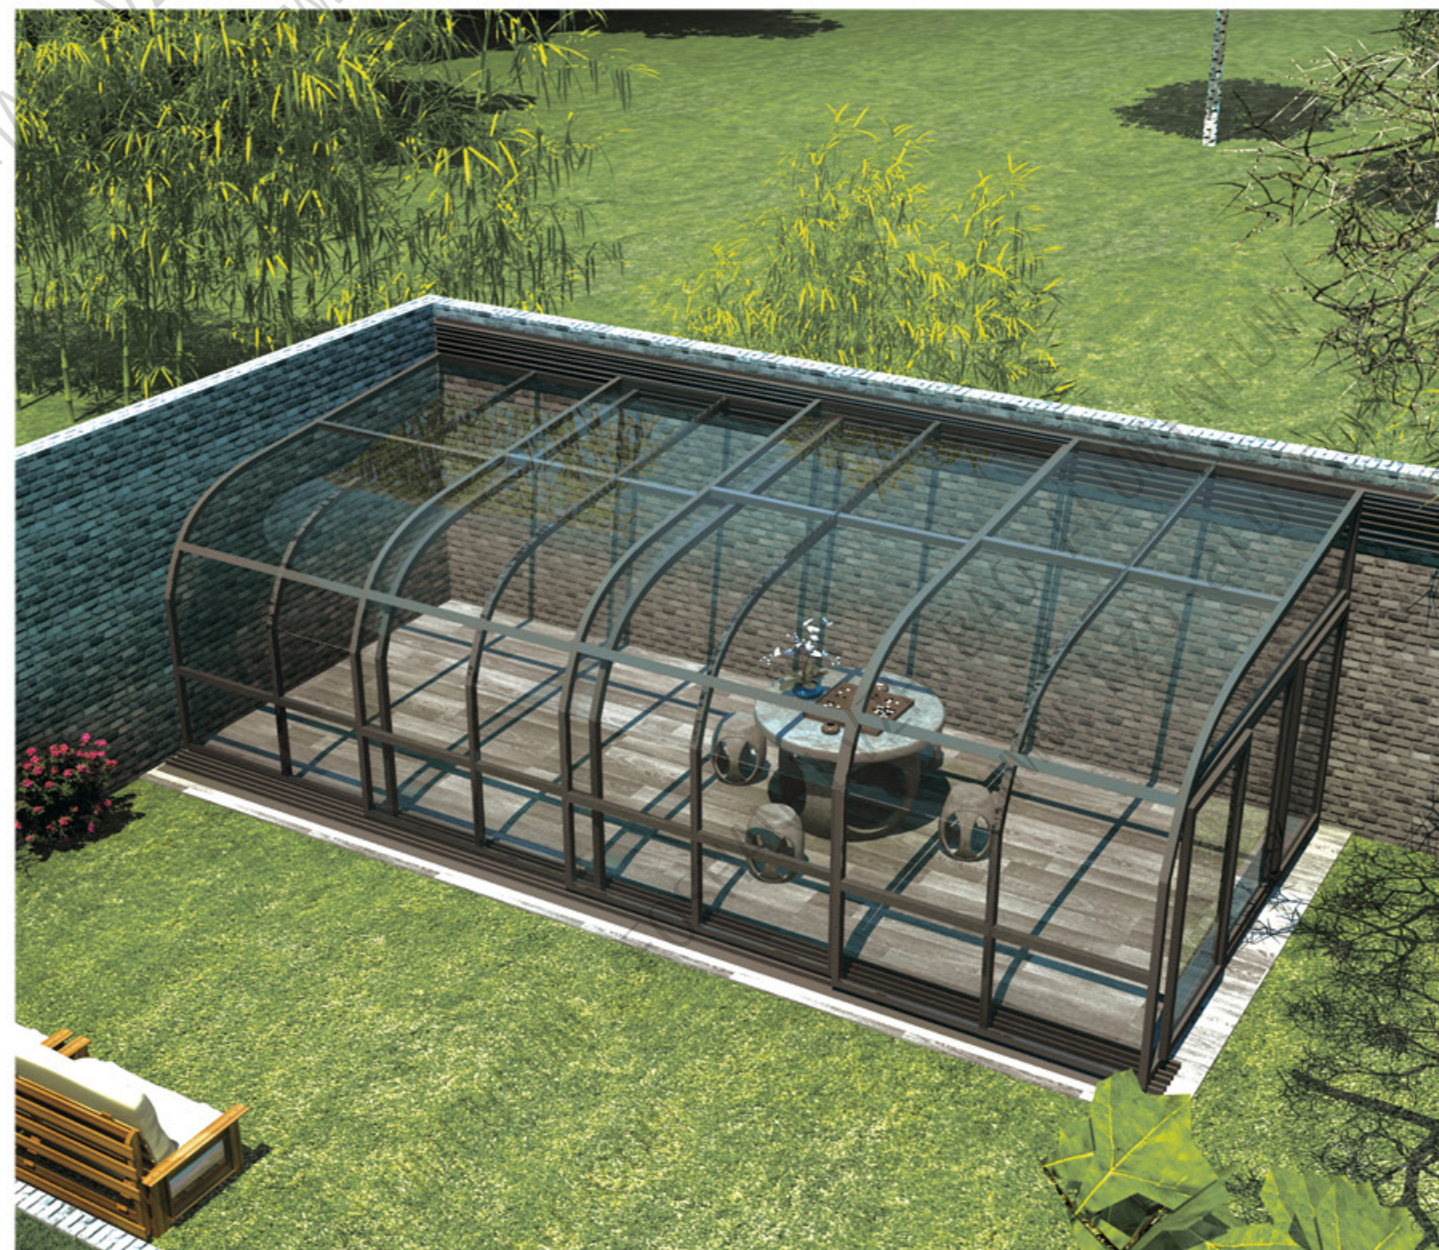

### 特殊想象空间 透着清新感觉

人类为了抵挡自然界不良的因素，想尽各种办法和用尽各种材料来为自己建造一个封闭的空间，但这也让人类逐渐远离了自然而转向封闭。移动阳光房，它不是一个生硬封闭的空间，而是一个灵活地在开放空间与私密空间切换更好的交流。它最大的设计灵感是让自然回归生活，淡化空间的界限。

### The special imagination space is full of fresh feeling

In order to resist the bad impacts of nature, human beings have tried all kinds of methods and used all kinds of materials to build a closed space for themselves, but this has also caused humans to turn away from nature gradually. Automatic sun room is not a rigid closed space, but a flexible exchange between open space and private space. It's greatest inspiration of design is to bring nature back to life and dilute the boundaries of space.

## AUTOMATIC SUN ROOM

#### 休闲放松之所 温馨宁静之地

随着移动阳光房的热潮传入国内，目前移动阳光房在国内市场上也广受追捧，移动阳光房是一种采用透明板材与金属框架搭建的新型建筑，全透明空间可以更好地享受阳光、亲近自然，十分符合国内很多人所追求的休闲舒适生活方式，目前可提供多种规格款式的移动阳光房，为你打造户小清新的户外花园！