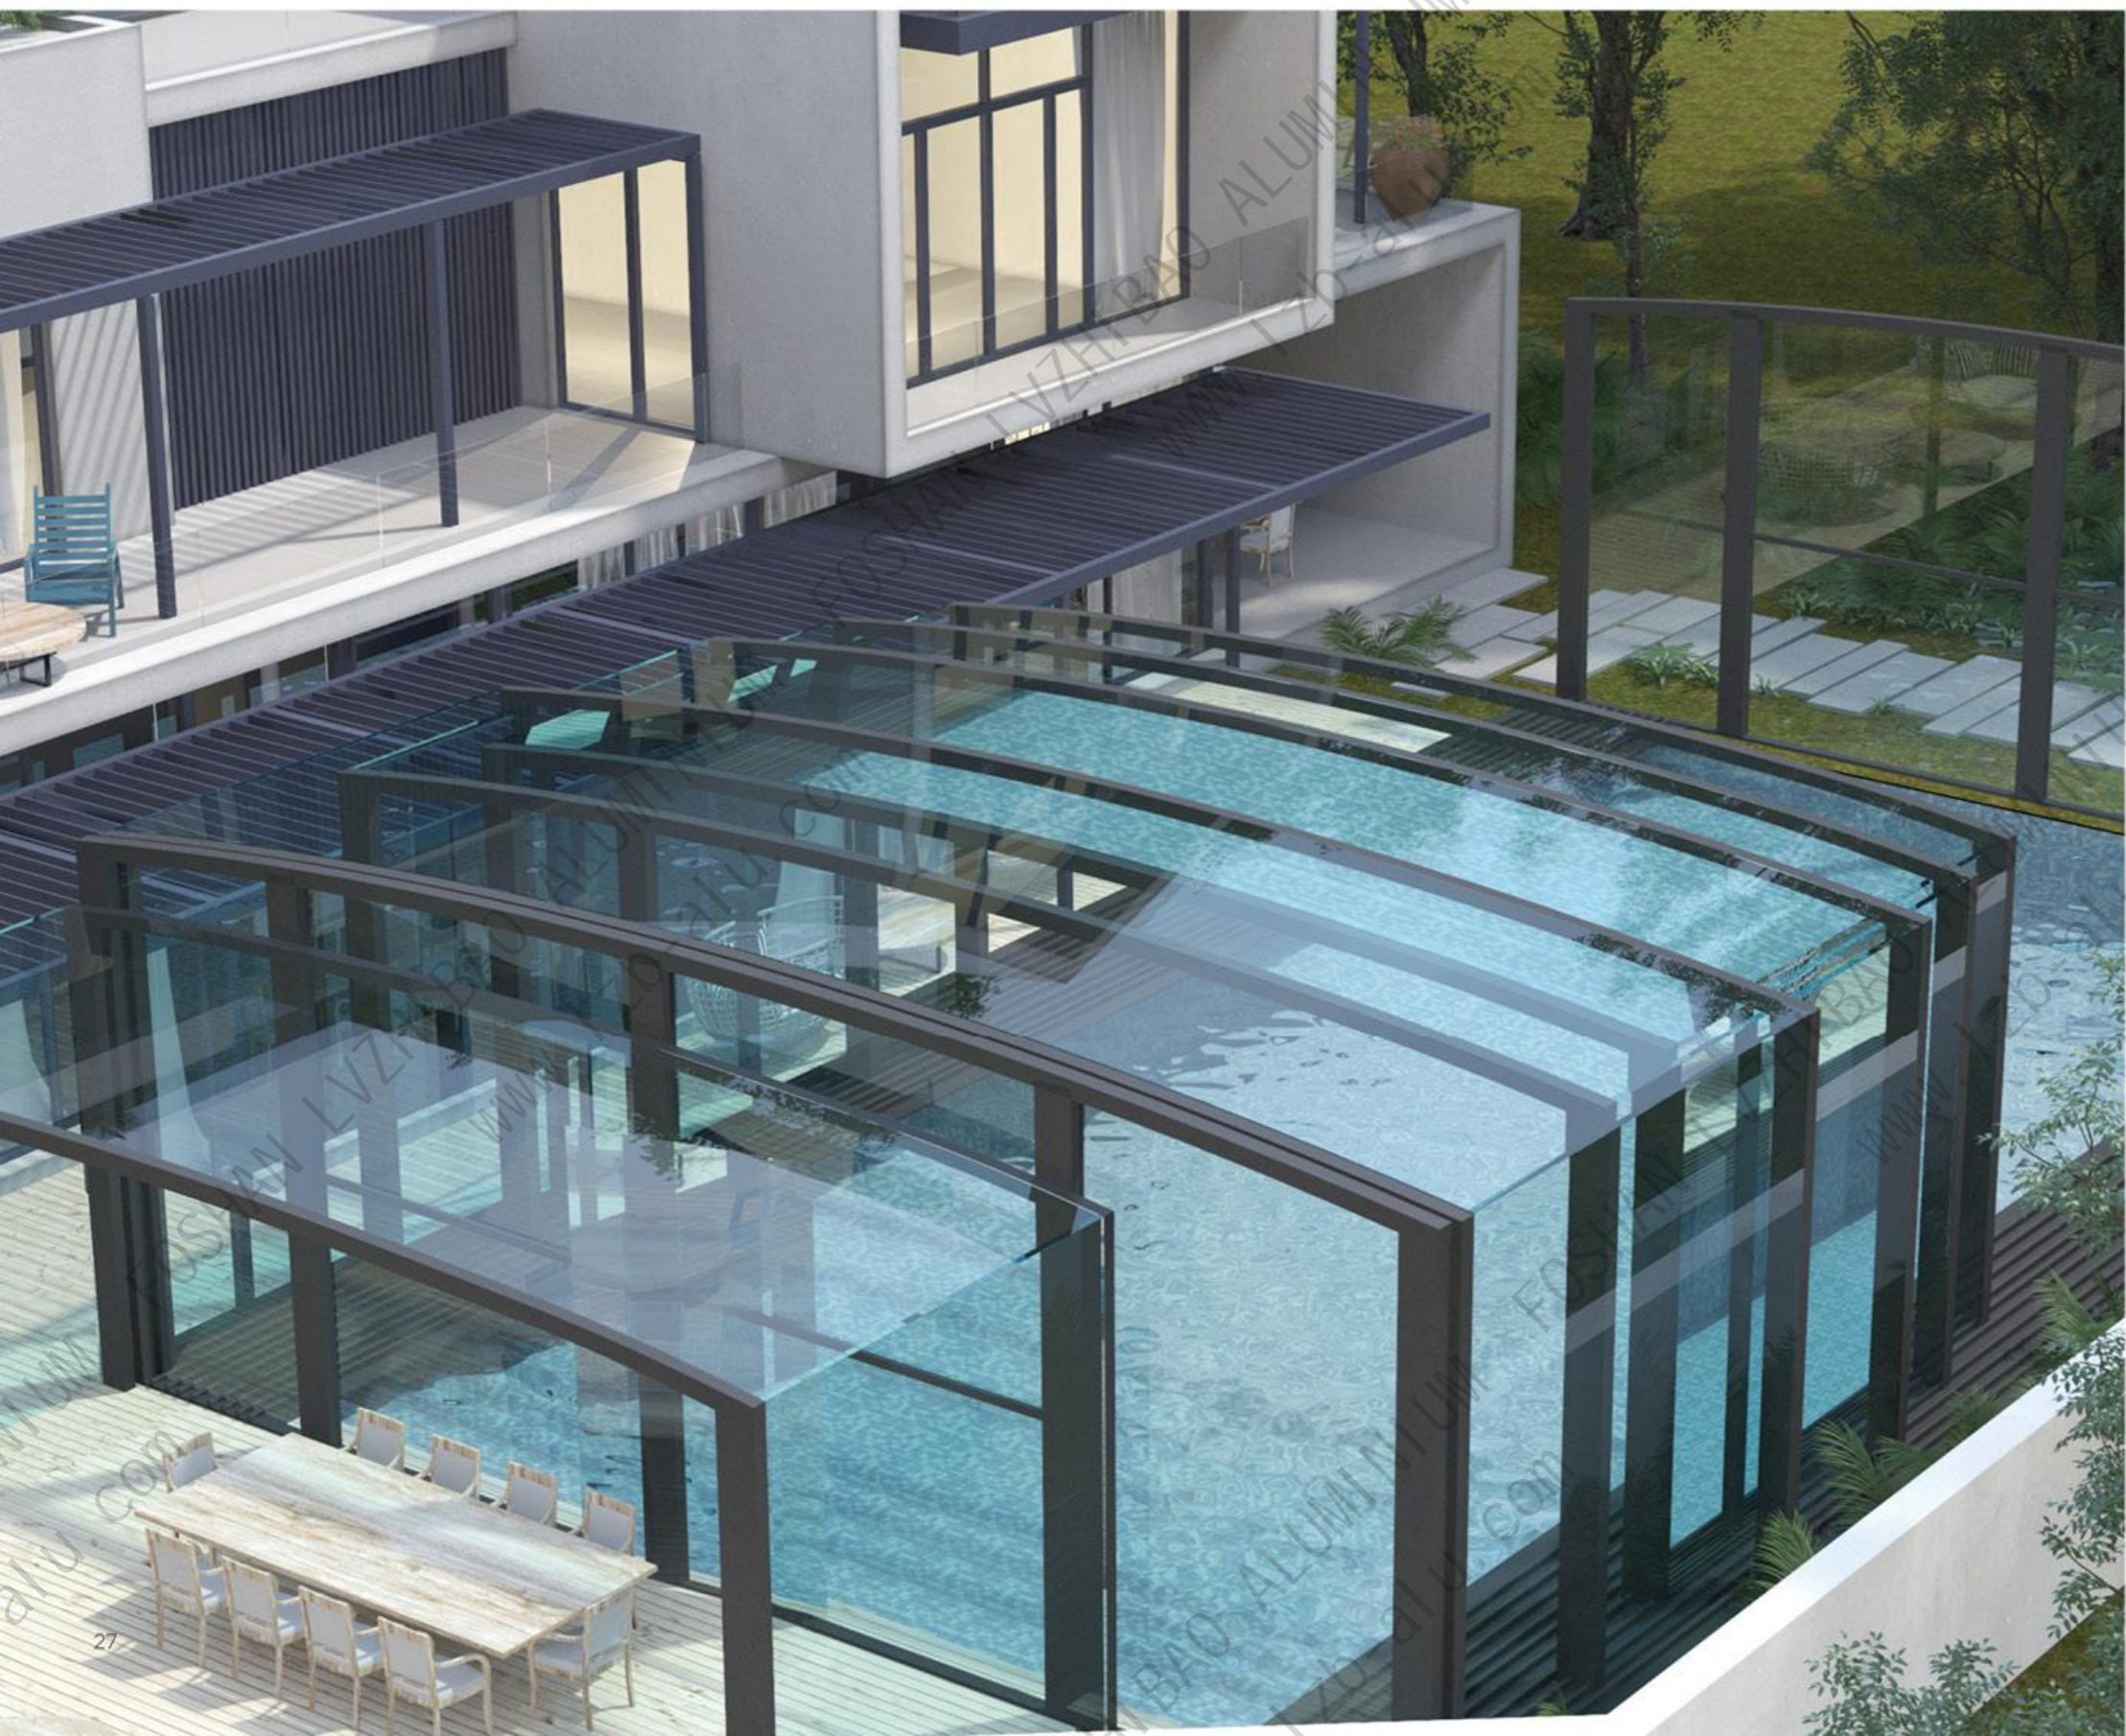

SWIMMING POOL COVER

游泳池盖系列

诠释着艺术的风情，
从细节到整体，从品质到气质，
无不彰显着独特的艺术表现力，
以生活的领悟力。
无处不在的美，由此开始。

Interpreting the style of art,
from details to the whole, from quality to temperament,
all highlight the unique artistic expression, and
the comprehension of life.
Ubiquitous beauty begins here.